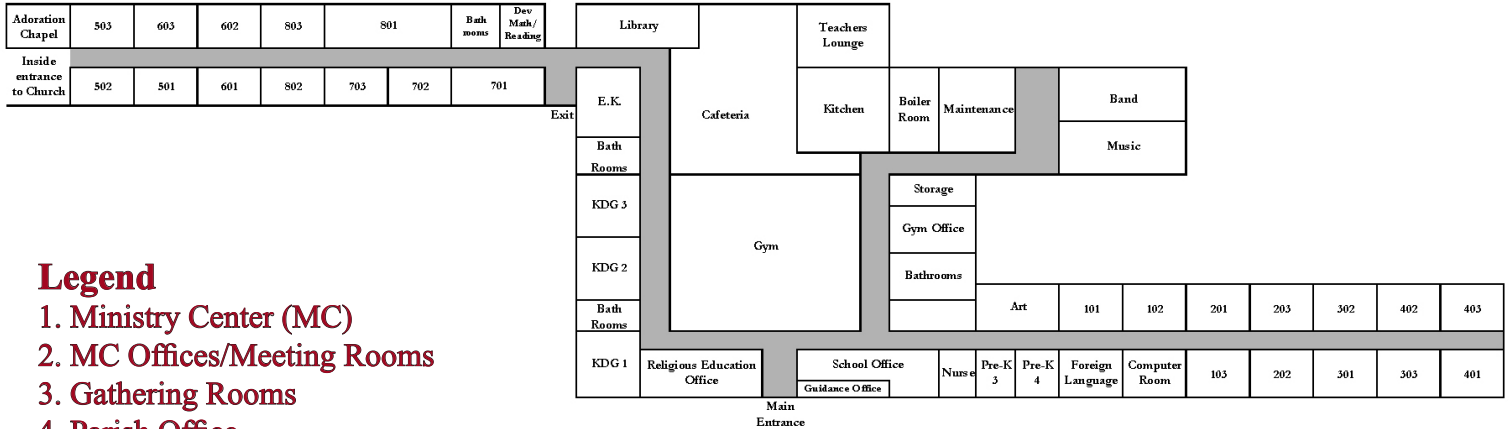

MAPS OF ST. GREGORY THE GREAT

ST. GREGORY THE GREAT SCHOOL

Legend

1. Ministry Center (MC)
2. MC Offices/Meeting Rooms
3. Gathering Rooms
4. Parish Office
5. Church
6. School
7. Priests' Home
8. Gratto
9. Morning drop-off loop
10. Main School Entrance